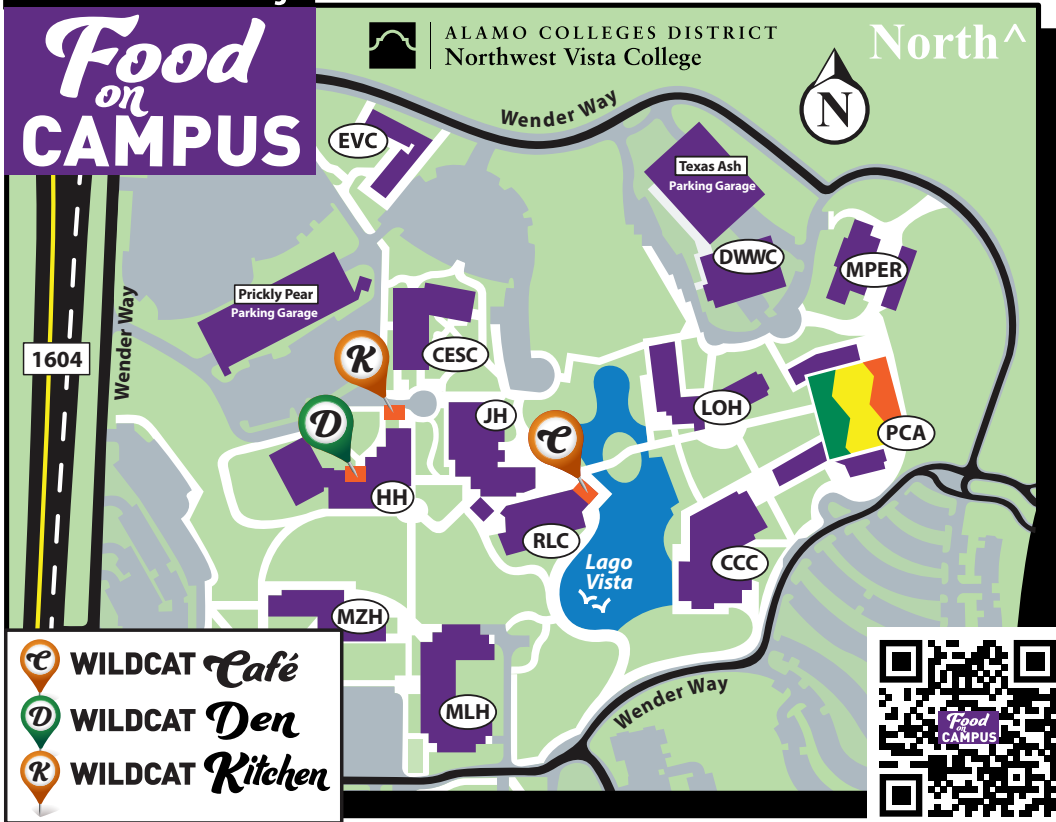

Northwest Vista College

Food on CAMPUS

ALAMO COLLEGES DISTRICT
Northwest Vista College

North ^

-  WILDCAT *Café*
-  WILDCAT *Den*
-  WILDCAT *Kitchen*

alamo.edu/nvc/food